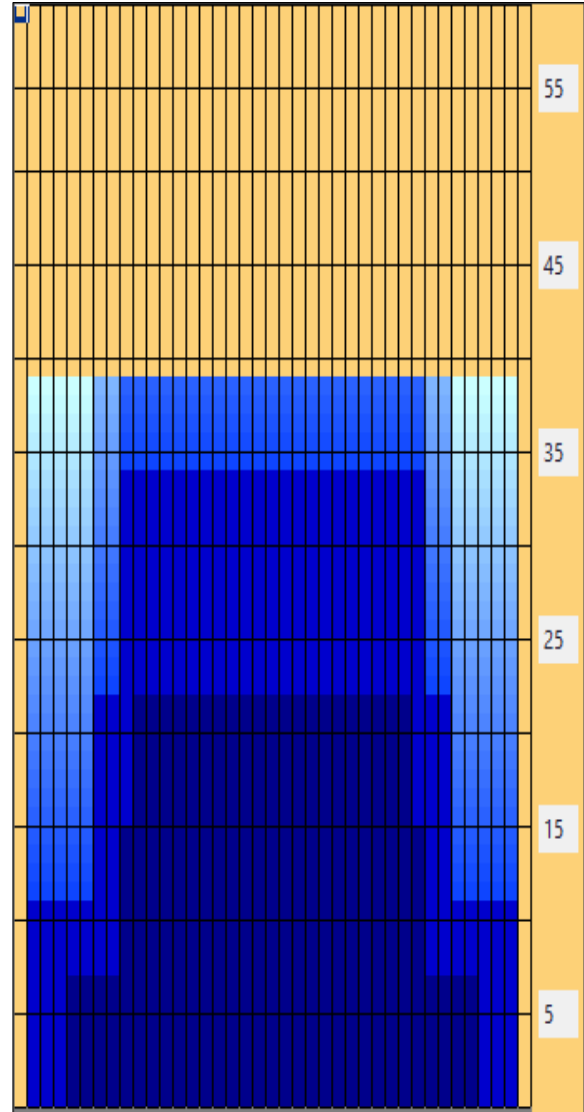

Elite Bowlers Tour Venus 39'

Oil Pattern Distance: 39 Feet   **Reverse Brush Drop:** 39 Feet   **Oil Per Board:** 50 uL
Forward Oil Total: 13.1 mL   **Reverse Oil Total:** 11.85 mL   **Volume Oil Total:** 24.95 mL
Forward Boards Crossed: 262 Boards   **Reverse Boards Crossed:** 237 Boards   **Total Boards Crossed:** 499 Boards

	Start	Stop	Loads	Mics	Speed	Crossed	Start	End	Feet	T.Oil
1	2L	2R	1	50	18	37	0.0	0.0	0.0	1850
2	5L	5R	3	50	18	93	0.0	7.6	7.6	4650
3	9L	9R	3	50	18	69	7.6	15.2	7.6	3450
4	10L	10R	3	50	18	63	15.2	22.8	7.6	3150
5	2L	2R	0	50	22	0	22.8	31.0	8.2	0
6	2L	2R	0	50	30	0	31.0	39.0	8.0	0

Forward Reverse More

	Start	Stop	Loads	Mics	Speed	Crossed	Start	End	Feet	T.Oil
1	2L	2R	0	40	30	0	39.0	34.0	-5.0	0
2	9L	9R	4	50	22	92	34.0	21.6	-12.4	4600
3	7L	7R	4	50	18	108	21.6	11.4	-10.2	5400
4	2L	2R	1	50	14	37	11.4	9.5	-1.9	1850
5	2L	2R	0	50	14	0	9.5	0.0	-9.5	0

Forward Reverse More

Conditioner:
Type In or Select One

- Forward
- Reverse
- Combined
- Buff